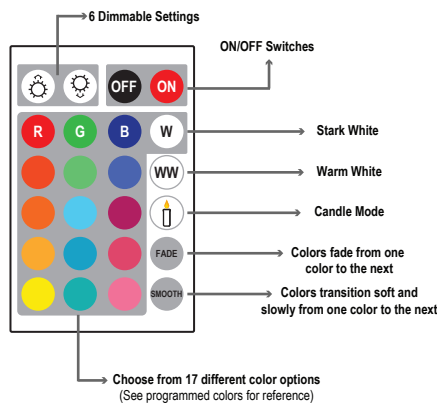

BLOCK

B101 - SINGLE UNIT
B104 - MULTI UNIT

B101 - 1 LED Light, Single Charger & Remote
B104 - 4 LED Lights, Multi Charger & 1 Remote

KEY FEATURES

- 17 Pre-Programmed Colors
- 6 Dimmable Settings
- Candle Mode
- IP68 - Protected from total dust ingress.
- IP68 - Protected from long term immersion up to a specified pressure.
- Remote Control
- Rechargeable
- Dimensions: 4" W x 6" H

BULLET

B201 - SINGLE UNIT
B204 - MULTI UNIT

B201 - 1 LED Light, Single Charger & Remote
B204 - 4 LED Lights, Multi Charger & 1 Remote

LIGHT HOURS

- High Warm White: 18 Hours
- Low Warm White: 32 Hours
- Color Mix: 9 Hours
- Color Fix: 13 Hours
- Candle Mode: 26 Hours

BARREL

B301 - SINGLE UNIT
B304 - MULTI UNIT

B301 - 1 LED Light, Single Charger & Remote
B304 - 4 LED Lights, Multi Charger & 1 Remote

RECHARGING

- Charging Time: 4 Hours
- The MINI Charger, charges one single lamp
- The MULTI Charger, charges up to 4 lamps simultaneously.

YOUR TABLE TOP LIGHT

INFRARED REMOTE CONTROL

17 PROGRAMMED COLORS

- WW Warm white
- W Stark white
- R Ruby red
- O Orange
- LO Light orange
- YO Yellow-orange
- Y Yellow
- G Dark green
- T Turquoise
- AB Aqua blue
- SB Soft blue
- B Blue
- DB Deep blue
- P Purple
- MP Medium purple
- PP Pink-purple
- P Pink