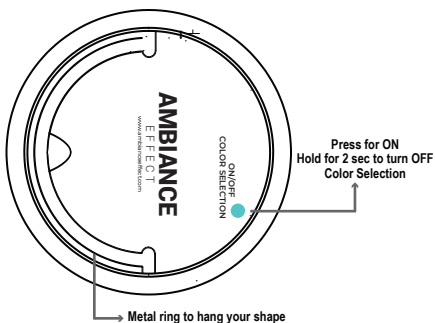

BLOCK

B101 - SINGLE UNIT
B104 - MULTI UNIT

B101 - 1 LED Light, Single Charger & Remote
B104 - 4 LED Lights, Multi Charger & 1 Remote

KEY FEATURES

- 17 Pre-Programmed Colors
- 6 Dimmable Settings
- Candle Mode
- IP68 - Protected from total dust ingress.
- IP68 - Protected from long term immersion up to a specified pressure.
- Remote Control
- Rechargeable
- Dimensions: 4" W x 6" H

BULLET

B201 - SINGLE UNIT
B204 - MULTI UNIT

B201 - 1 LED Light, Single Charger & Remote
B204 - 4 LED Lights, Multi Charger & 1 Remote

LIGHT HOURS

- High Warm White: 18 Hours
- Low Warm White: 32 Hours
- Color Mix: 9 Hours
- Color Fix: 13 Hours
- Candle Mode: 26 Hours

BARREL

B301 - SINGLE UNIT
B304 - MULTI UNIT

B301 - 1 LED Light, Single Charger & Remote
B304 - 4 LED Lights, Multi Charger & 1 Remote

RECHARGING

- Charging Time: 4 Hours
- The MINI Charger, charges one single lamp
- The MULTI Charger, charges up to 4 lamps simultaneously.

YOUR TABLE TOP LIGHT

INFRARED REMOTE CONTROL

17 PROGRAMMED COLORS

- WW Warm white
- W Stark white
- R Ruby red
- O Orange
- LO Light orange
- YO Yellow-orange
- Y Yellow
- G Dark green
- T Turquoise
- AB Aqua blue
- SB Soft blue
- B Blue
- DB Deep blue
- P Purple
- MP Medium purple
- PP Pink-purple
- P Pink