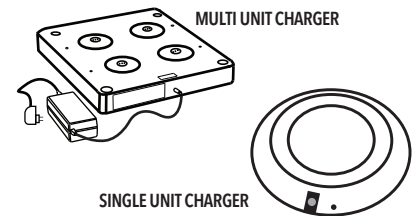

BARREL

B301 - SINGLE UNIT
B304 - MULTI UNIT

B301 - 1 LED Light, Single Charger & Remote
B304 - 4 LED Lights, Multi Charger & 1 Remote

RECHARGING

- Charging Time: 4 Hours
- The MINI Charger, charges one single lamp
- The MULTI Charger, charges up to 4 lamps simultaneously.